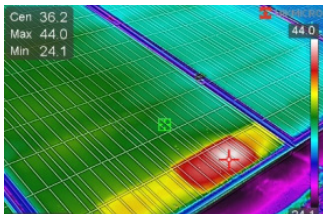

Solar Panel