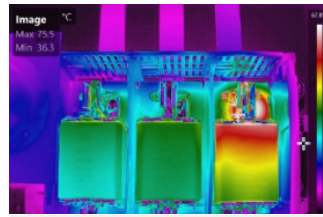

Electrical Cabinet