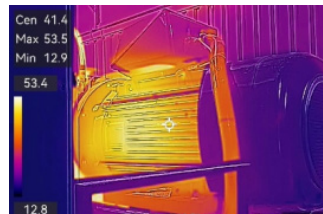

Rugged &
Durable Design

1 Level & Span

Image Modes

Laser Pointer

Manual Focus

Adjusting the manual focus ring allows to see objects clearly on targets as close as 0.1 m (0.33 ft) and still capture sharp images and more accurate results from further away. (M11W, M20W features a focus-free lens.)

Building Insulation

In Floor Heating

Electrical Cabinet

Automotive

Solar Panel

Freezer Room

Mechanical

PCB

HIKMICRO Viewer

Connect HIKMICRO Viewer app via Wi-Fi to transfer photos or videos from camera to mobile device.

HIKMICRO Analyzer

Compatible with files from HIKMICRO cameras, providing the features you need to simplify your workflow and increase your productivity.

Precise, Flexible, Stable Microscope Stand

Paired with a macro lens, it transforms into a thermal imaging microscope suitable for scenarios requiring temperature observation of tiny details. Connect with HIKMICRO Analyzers for real-time viewing and analysis.