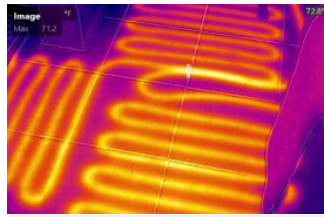

In Floor Heating