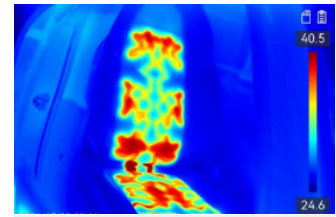

Automotive