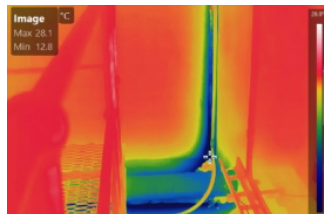

Freezer Room