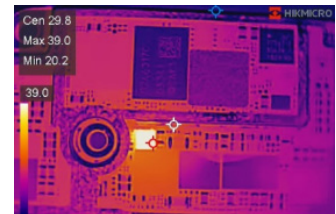

PCB

HIKMICRO Viewer

Connect HIKMICRO Viewer app via Wi-Fi to transfer photos or videos from camera to mobile device.

HIKMICRO Analyzer

Compatible with files from HIKMICRO cameras, providing the features you need to simplify your workflow and increase your productivity.

Precise, Flexible, Stable Microscope Stand

Paired with a macro lens, it transforms into a thermal imaging microscope suitable for scenarios requiring temperature observation of tiny details. Connect with HIKMICRO Analyzers for real-time viewing and analysis.