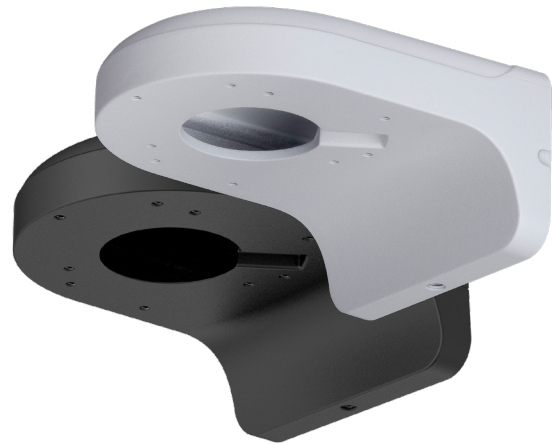

Wall Mount Bracket

PRODUCT SPECIFICATIONS

Product Description	Wall Mount Bracket for Dome and Turret Cameras
Material	Aluminium and SECC
Finishing	Powder Spray
Color	Black (AUL-1B2), White (AUL-1W3)
Operating Temperature	-40 °F to 140 °F / -40 °C to 60 °C
Humidity	<90% RH
Load-Bearing Weight	2.20 lbs / 1.1 kg
Product Weight	1.1 lb / 0.5 kg
Product Dimensions (W × D × H)	6.3 × 4.8 × 2.99" / 160 × 122 × 76 mm

MODEL INFORMATION

AUL-1B2	6-95529-05669-2
AUL-1W3	6-95529-05668-5

PACKAGE DIMENSIONS

Package	Brown Box
Package Weight	1.22 lb / 0.55 kg
Package Dimensions (W × D × H)	6.61 × 3.2 × 5" / 167 × 81 × 127 mm
Package Cube	0.0612 ft ³ / 0.0017 m ³

PACKAGE CONTENTS

- 1× Wall Mount Bracket
- 4× Mounting Screw
- 4× Mounting Anchor
- 3× Hex Cap Screw
- 1× Allen Key
- 1× Pre-attached Locking Screw
- 1× Quick Start Guide QR Card

PRODUCT DIMENSIONS