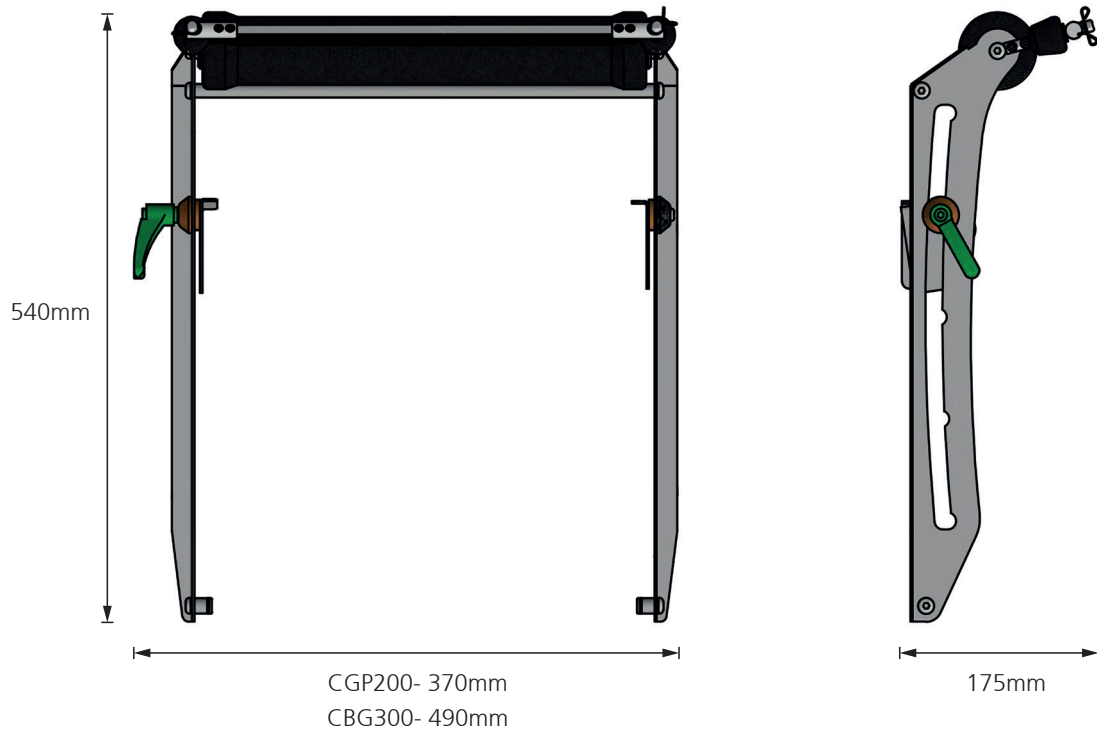

Cable Reel Guide

Reduces friction and provides additional guidance for the cable when paying out and rewinding. Also brushes and cleans the cable when rewinding. Exclusively compatible with Minicam motorised cable reels and manual cable reels to fit 300 metre and 200 metre reels.

Compatibility

Technical Data

	CGP200	CGB300
Compatibility	RAP200/RMP200	RAP300/RMP300
Length	540mm	540mm
Width	370mm	490mm
Height	175mm	175mm
Weight	2.9kg	3.5kg

Cable Reel Guide

Unattached

Attached

Close-up