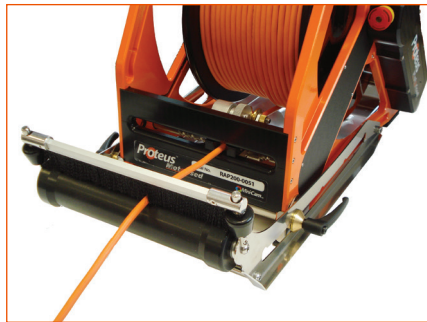

Cable Reel Guide

Reduces friction and provides additional guidance for the cable when paying out and rewinding. Also brushes and cleans the cable when rewinding. Exclusively compatible with Minicam motorised cable reels and manual cable reels to fit 300 metre and 200 metre reels.

Compatibility

Technical Data

	CGP200	CGB300
Compatibility	RAP200/RMP200	RAP300/RMP300
Length	540mm	540mm
Width	370mm	490mm
Height	175mm	175mm
Weight	2.9kg	3.5kg

Cable Reel Guide

Unattached

Attached

Close-up