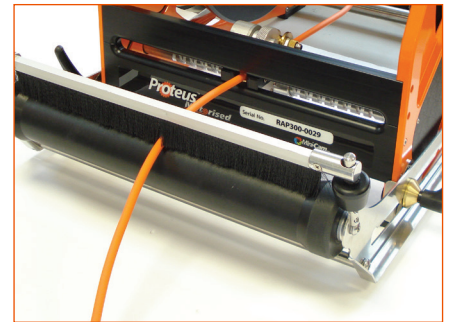

Cable Reel Guide

Reduces friction and provides additional guidance for the cable when paying out and rewinding. Also brushes and cleans the cable when rewinding. Exclusively compatible with Minicam motorised cable reels and manual cable reels to fit 300 metre and 200 metre reels.

Compatibility

Technical Data

	CGP200	CGB300
Compatibility	RAP200/RMP200	RAP300/RMP300
Length	540mm	540mm
Width	370mm	490mm
Height	175mm	175mm
Weight	2.9kg	3.5kg

Cable Reel Guide

Unattached

Attached

Close-up