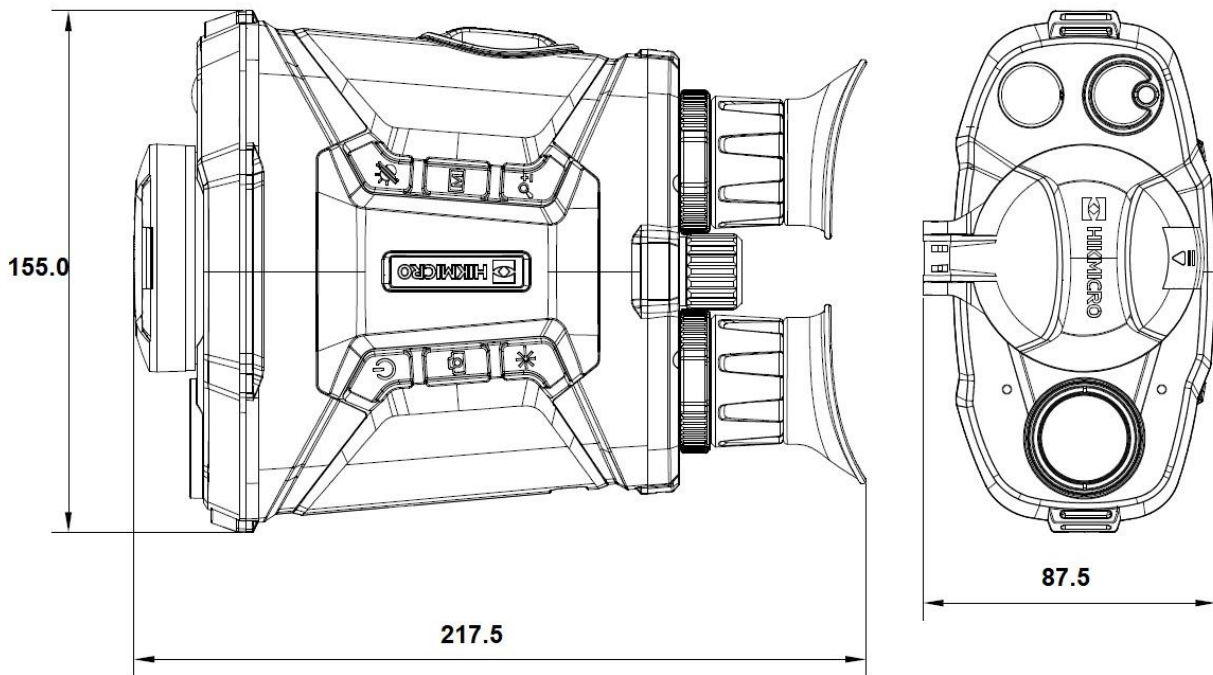

SAFETY CLASS FOR LASER	Class 1
WAVELENGTH	905 nm
MEASUREMENT ACCURACY	± 1 m

Available Model

HM-TS53-50QG/WLVE-RH50L

Dimension

Unit: mm