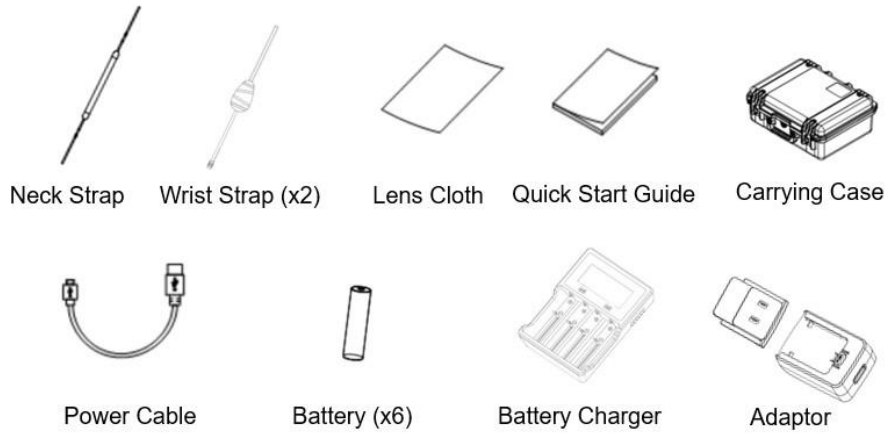

SAFETY CLASS FOR LASER	Class 1
WAVELENGTH	905 nm
MEASUREMENT ACCURACY	± 1 m

Available Model

HM-TS53-50QG/WLVE-RH50L

Dimension

Unit: mm

Accessories

COMPLIANCE NOTICE: The thermal series products might be subject to export controls in various countries or regions, including without limitation, the United States, European Union, United Kingdom and/or other member countries of the Wassenaar Arrangement. Please consult your professional legal or compliance expert or local government authorities for any necessary export license requirements if you intend to transfer, export, re-export the thermal series products between different countries.