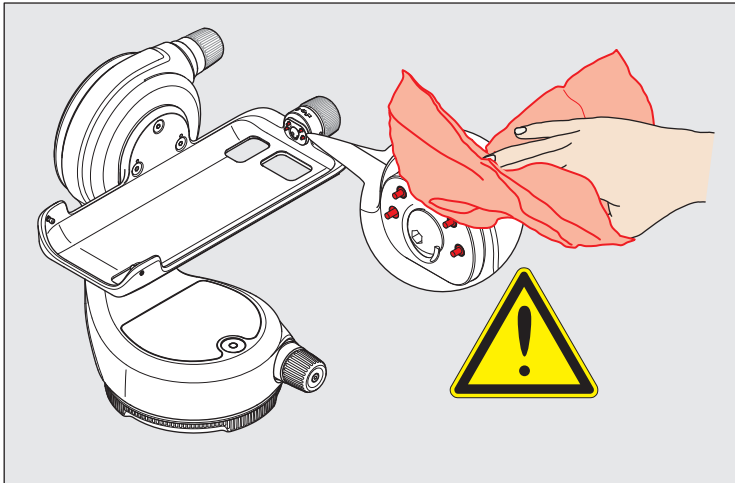

Quick Start

Leica DST 360 for BLK3D

- when it has to be **right**

Leica
Geosystems