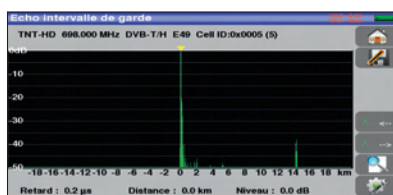

* only for free-to-air

A performing autoset

All measurements displayed on a single screen

Fast spectrum analysis

Echoes display with guard interval

Follow us on:

Terrestrial and satellite TV meter

Specifications	Terrestrial band			Satellite band		
Frequency						
Range	5 - 1005 MHz			200 - 2400 MHz		
Resolution	measurement: 50kHz, display: 1kHz			measurement: 1 MHz, display: 1 MHz		
LNB type	-			C, Ku, Ku WIDEBAND (Adjustable OL)		
Level measurements						
Dynamic range	20 - 120 dBuV					
Units	dBuV, dBmV, dBm					
Accuracy	± 2 dB ± 0.05 dB/°C					
Resolution	0,1 dB					
Measurement filters	32 KHz			160 KHz		
Standards	DVB-T / T2 / T2Lite BG, DK, I, L, MN, DAB, FM, carrier			DVB-S / S2 / S2X, DSS PAL, SECAM, NTSC, carrier		
Digital measurement						
	DVB-T	DVB-T2 / T2Lite	DVB-S / DSS	DVB-S2	DVB-S2X	
Error rate	BERi (before Viterbi), BERo (before Reed-Solomon) PER (lost packets) MER LKM (Link Margin)	BERi (before LDPC) BERo (before BCH) PER (lost packets) MER LKM (Link Margin)	BERi (before Viterbi) BERo (before Reed-Solomon) PER (lost packets) MER LKM (Link Margin)	BERi (before LDPC) BERo (before BCH) PER (lost packets) MER LKM (Link Margin)	BERi (before LDPC) BERo (before BCH) PER (lost packets) MER LKM (Link Margin)	
Modulation Error Rate (MER)	15 - 35 dB	15 - 35 dB	0 - 20 dB	0 - 20 dB	0 - 20 dB	
Sensitivity	35 dBuV	35 dBuV	47 dBuV	47 dBuV	47 dBuV	
Bandwidth	6, 7 or 8 MHz	1.7, 5, 6, 7 or 8 MHz	-	-	-	
Mode	-	-	-	-	-	
Carrier	2k / 8k	1k, 2k, 4k, 8k, 16k, 32k + band extension	-	-	-	
Constellations	QPSK, 16 - 64 QAM	QPSK, 16 - 256 QAM	QPSK	QPSK, 8PSK, 16/32APSK	QPSK, 8PSK, 8/16/32APSK-L	
Rate	-	-	1 - 50 Ms/s	1 - 50 Ms/s	1 - 50 Ms/s	
Roll-off	-	-	0,20, 0,25, 0,35	0,20, 0,25, 0,35	0,05 - 0,35	
Guard interval	1/4, 1/8, 1/16, 1/32	1/4, 1/8, 1/16, 1/32, 19/128, 19/256	-	-	-	
Viterbi	auto	auto	auto	auto	auto	
Spectre inversion	auto	auto	auto	auto	auto	
HP/LP - PLP - Data Slice	HP/LP	PLP	-	-	-	
Multistream	-	-	-	stream selection 0 - 255 (ISI) PLS descrambling (Gold code)	stream selection 0 - 255 (ISI) PLS descrambling (Gold code)	
standards	EN 300-744	ETS 302-755	ETS 300-421	ETS 302 307 part 1	ETS 302 307 part 2	
Spectrum analysis						
Span	1MHz to full span in 1, 2, 5 sequences					
Sweep rate	100 ms mini, 1000 ms max					
Filters	1.6kHz, 3.2kHz, 8kHz, 16kHz, 32kHz, 80kHz, 160kHz, 320kHz, 800kHz, 1.6MHz, 3.2MHz					
Attenuator	automatic (0 to 55 dB, with 5 dB steps)					
Display	60 dB (10 dB/div)					
Antenna Check mode						
Settings	fast antenna pointing 10 places check 4 channels per place, can be modified by user			fast antenna pointing, single or double LNB 30 satellites, with European database loaded check 4 transponders per satellite, can be modified by user		
Remote supply and control						
Voltage	5 / 13 / 18 / 24V, 500 mA max			13 / 18V, 500 mA max		
DiSEqC	-			DiSEqC 2.1, dish rotor control, committed & uncommitted switches protocol extension DiSEqC		
DCSS	-			SATCR, EN 50494, 8 slots max SCD2, EN 50607, 32 slots max		
TV picture and sounds						
Audio	MPEG-1, MPEG-2, AAC, HE AAC, Dolby® Digital, Dolby® Digital Plus					
Tables de services	SDT, LCN					
Video	MPEG-2 SD and MPEG4 HD (high definition H264)					
RF input						
Input	75 Ohms, (F-F and BNC/F adaptator supplied)					
Max permissive voltage	50V DC, 33Veff / 50Hz max					
Analog video input						
Connector	jack 3,5 mm, 4 contacts					
Voltage	video 1Vpp max / audio 10 kohms					
Standards	PAL, SECAM, NTSC					
Aux input/output						
Interface	USB A, Ethernet 10/100 baseT					
Remote supply	15V / 1A with jack 5.5mm					
General Specifications						
Display	LCD TFT color, 7 inches, 16/9, backlight (500 cd/m2), resolution 800 x 480, capacitive touch screen					
Power supply	main adapter 110/230 VAC, 15V DC / 1A, jack 5,5 mm diameter					
Battery (non removable)	Lithium Ion 33Wh					
Autonomy	terrestrial : 2H / satellite : 1H30 (according to use)					
Charging time	2H for 80% / 3H for 100%					
Operating temperature	-5°C to 40°C					
Storage temperature	-10°C to 60°C					
EMC and safety	NF-EN 61326-1 / NF-EN 61326-2 / NF-EN 61010-1					
Dimensions	250 x 165 x 65 mm					
Weight	1,35kg					
warranty	1 year					