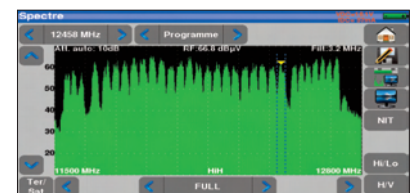

Fast spectrum analysis