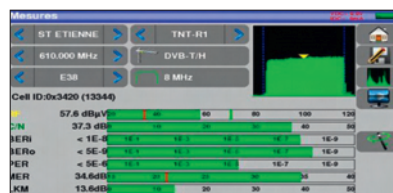

All measurements displayed on a single screen